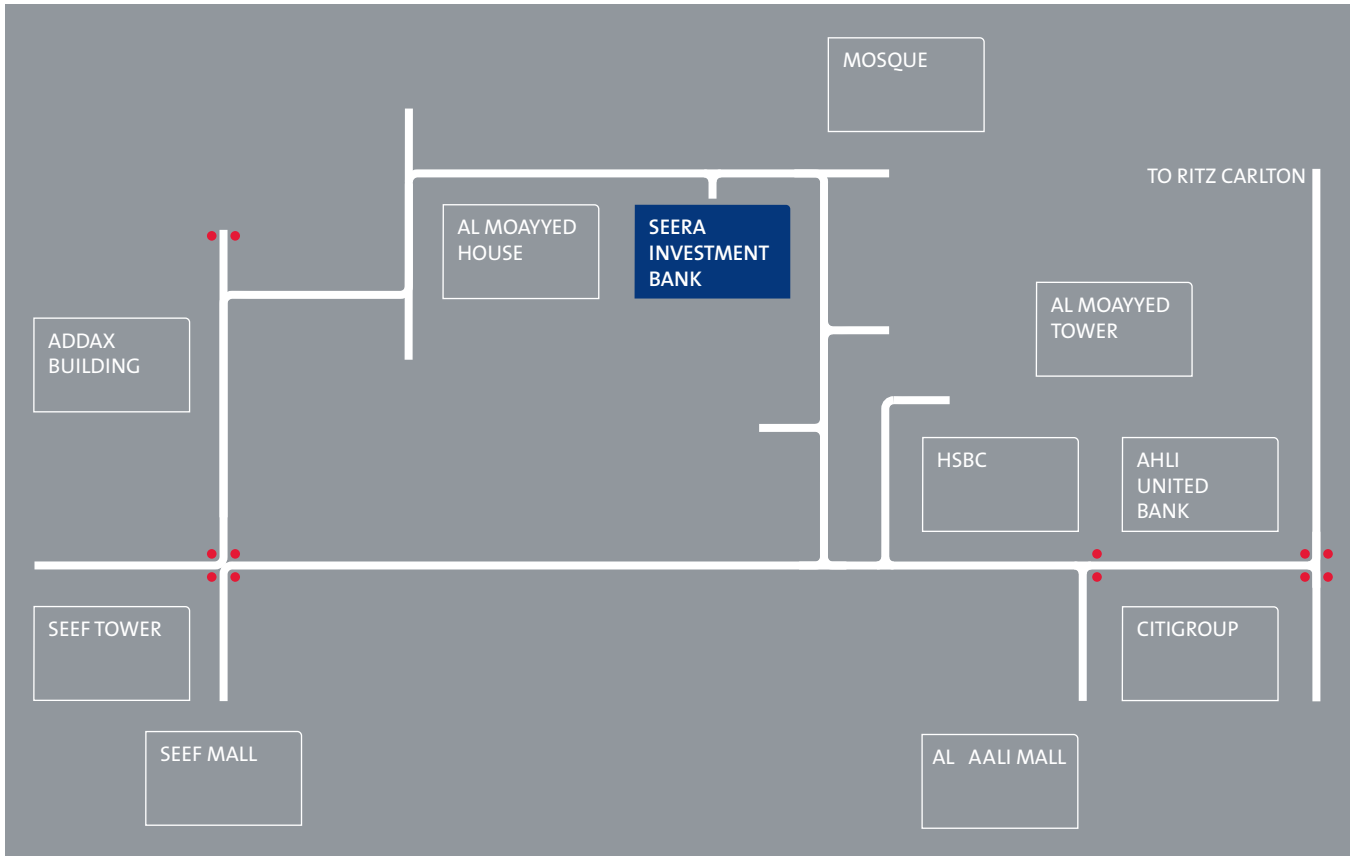

Location Map

● TRAFFIC LIGHT

Headquarters:
Building 2431, Road 2831
Seef District 428
Kingdom of Bahrain