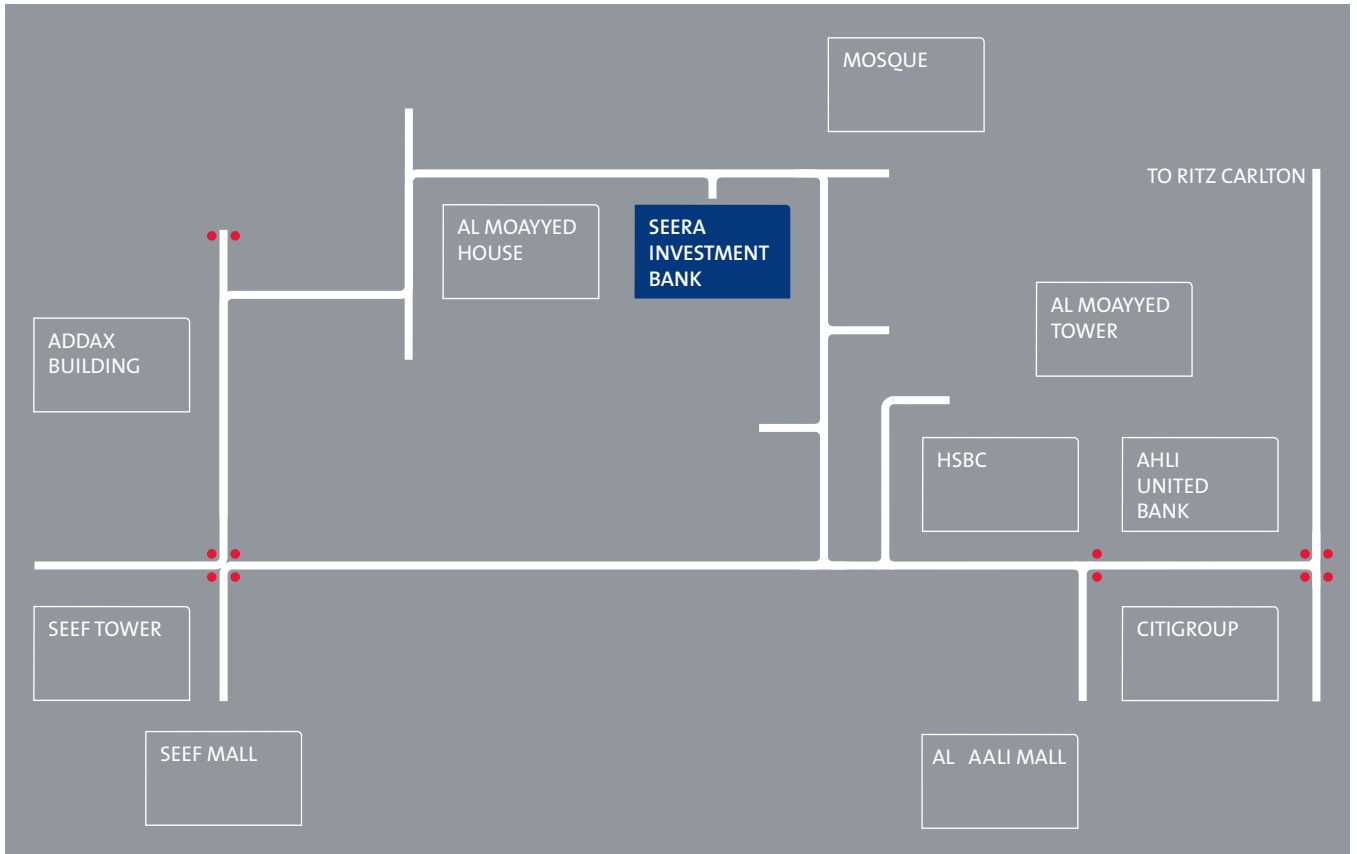

Location Map

● TRAFFIC LIGHT

Headquarters:
Building 2431, Road 2831
Seef District 428
Kingdom of Bahrain